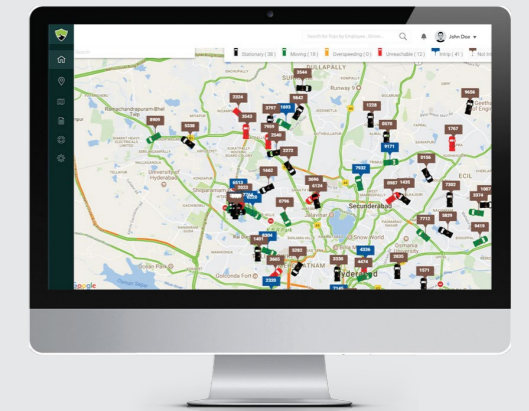

Live Tracking Dashboard

- Track cab & employee movements in real time
- Track SOS and other employee status alerts
- Quick summary of all Ongoing / Upcoming / Past trips