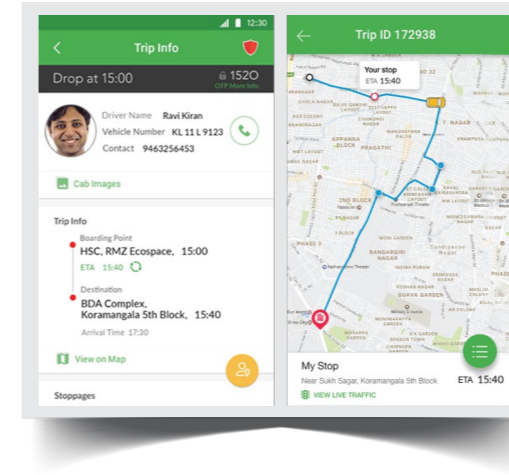

## Employee App

- ▶ View driver, vehicle details and estimated time of arrival in real time
- ▶ View co-passengers list and scheduled stoppages
- ▶ Multiple modes to raise an SOS alert (message, capture image, voice recording, power button)