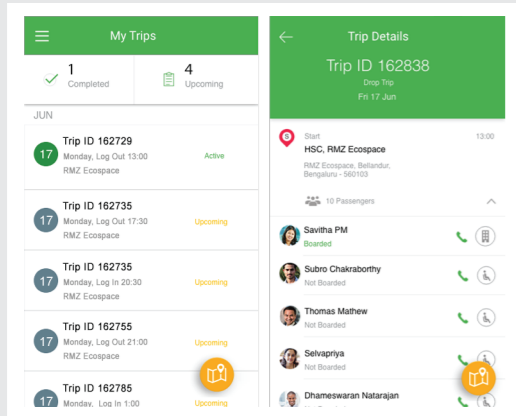

## Vehicle Tracking

### Driver App

- ▶ Paperless tripsheets that get updated in real time
- ▶ Employee boarding confirmation using PIN
- ▶ Initiate calls with the employees or admin via conference bridge number
- ▶ Live location tracking

## Live Tracking Dashboard

- ▶ Track cab & employee movements in real time
- ▶ Track SOS and other employee status alerts
- ▶ Quick summary of all Ongoing / Upcoming / Past trips

## Analytics - Data driven Optimization

- ▶ Visually rich dashboard for Admin and Management to stay on top of all key metrics
- ▶ Vehicle utilization, trips data, employee boarding / alighting / no show reports and more
- ▶ Automated and precise billing reports saves manual hours