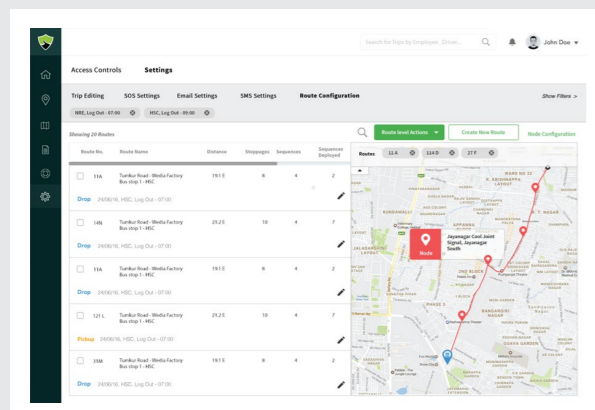

Safetrax - End to End Transport Automation

Safetrax, through relentless innovation offers the latest location based technologies that transforms employee transportation into an hassle free, extremely efficient, safe and cost effective operation.

Rostering & Routing

- An easy to use, flexible rostering system for employees and transport admin
- Fastest & shortest route allocation to minimize travel time
- Reduces number of vehicles and drives down expense
- Distance, Cluster and Zone based algorithms that addresses all scenarios - offers maximum efficiency with minimum intervention