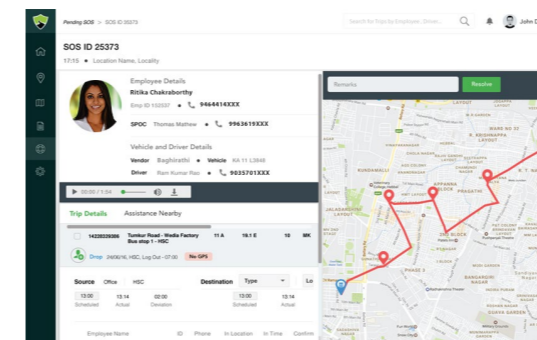

Why Safetrax

Reduce transport expense by up to 25%

Strengthen employee safety

Increase transport efficiency by 30%

Eliminate discrepancies with accurate and paperless billing

Ensure on time pickup, arrival and drop of employees

Compliance with Nasscom and Police guidelines

Employee App

- View driver, vehicle details and estimated time of arrival in real time
- View co-passengers list and scheduled stoppages
- Multiple modes to raise an SOS alert (message, capture image, voice recording, power button)

Live Tracking Dashboard

- Track cab & employee movements in real time
- Track SOS and other employee status alerts
- Quick summary of all Ongoing / Upcoming / Past trips

Safetrax - End to End Transport Automation

Safetrax, through relentless innovation offers the latest location based technologies that transforms employee transportation into an hassle free, extremely efficient, safe and cost effective operation.

Rostering & Routing

- An easy to use, flexible rostering system for employees and transport admin
- Fastest & shortest route allocation to minimize travel time
- Reduces number of vehicles and drives down expense
- Distance, Cluster and Zone based algorithms that addresses all scenarios - offers maximum efficiency with minimum intervention

SOS Control Panel

- **Live Map:** Micro and Macro view of the incident location
- Immediately auto initiates bridge call between stakeholders
- Shows nearby cabs, employees and emergency response teams

Analytics - Data driven Optimization

- Visually rich dashboard for Admin and Management to stay on top of all key metrics
- Vehicle utilization, trips data, employee boarding / alighting / no show reports and more
- Automated and precise billing reports saves manual hours